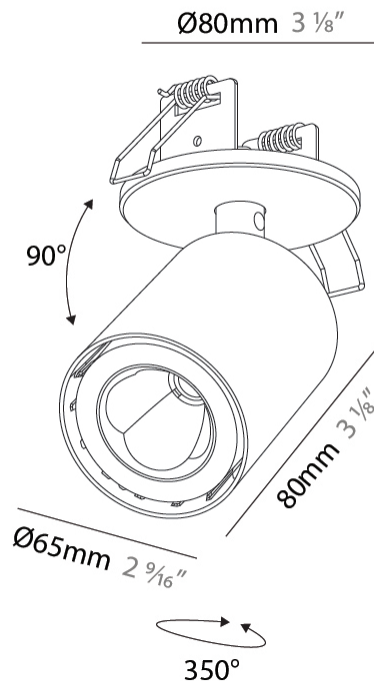

1. To build a product code in our configurator select the specify button on the base model # product page
2. To build a manual product code on this datasheet choose from the options listed below in blue font and add the suffix to the base model #

GENERAL

Series: Oiko Pro In
Brand: Prolicht
Division: Architectural
Mounting Type: Surface
Mounting Location: Ceiling
Subcategory: Spots

PHYSICAL

Shape: Cylinder
Diameter (mm): 65
Diameter (in): 2 ⁹/₁₆
Height (mm): 120
Depth (mm): 50
Height (in): 4 ³/₄
Depth (in): 1 ¹⁵/₁₆
Light Distribution: Adjustable / Direct
Fixture Finish: SSR / BKV / CWI / CRY / HAB / UFT / ITA / RUA / FTG / MYG / LOD / PUS / FRO / FUP / KIA / POP / BLS / SPG / MEY / GOH / GUM / CHC / COM / ABZ / JAG / OBR / MOS / ROR
Fixture Material: Aluminum
Cut-out Measurements: 68mm / 2 11/16"

ELECTRICAL

Lamp Type: LED
Input Wattage (W): 19
Total Output Wattage (W): 17.3
Driver Included: No
Driver Location: Remote
Driver Type: Constant Current - Universal
Driver Class: Class 2
Input Voltage (V): 120 - 277
Constant Current (MA): 500

LED

Number of LEDs: 1
Color Temperature (°K): 2700 / 3000 / 3500 / 4000
Max. Delivered Lumen (lm): 1820 / 1829 / 1914 / 1932
Nominal Lumen (lm): 2040 / 2050 / 2146 / 2166
CRI: >90 CRI
Lamp Life (hrs): 50000

OPTICAL

Beam Angle: 62
Adjustability: Rotational 350°; Tilt 90°

RATINGS AND CERTIFICATIONS

Certified By: CSA Certified to UL and CSA Standards
IP rating: IP20