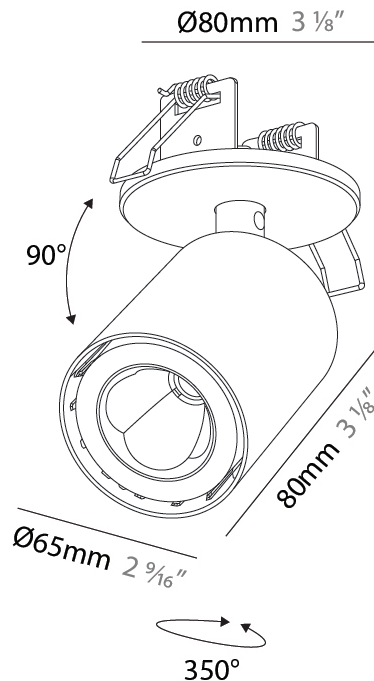

OIKO PRO IN SURFACE

A3D360-

base number	Finishes (Diamond)	Finishes (Triangle)

1. To build a product code in our configurator select the specify button on the base model # product page
2. To build a manual product code on this datasheet choose from the options listed below in blue font and add the suffix to the base model #

GENERAL

Series: Oiko Pro In
Brand: Prolicht
Division: Architectural
Mounting Type: Surface
Mounting Location: Ceiling
Subcategory: Spots

PHYSICAL

Shape: Cylinder
Diameter (mm): 65
Diameter (in): 2 ⁹/₁₆
Height (mm): 120
Depth (mm): 50
Height (in): 4 ³/₄
Depth (in): 1 ¹⁵/₁₆
Light Distribution: Adjustable / Direct
Fixture Finish: SSR / BKV / CWI / CRY / HAB / UFT / ITA / RUA / FTG / MYG / LOD / PUS / FRO / FUP / KIA / POP / BLS / SPG / MEY / GOH / GUM / CHC / COM / ABZ / JAG / OBR / MOS / ROR
Fixture Material: Aluminum
Cut-out Measurements: 68mm / 2 11/16"

ELECTRICAL

Lamp Type: LED
Input Wattage (W): 14.4
Total Output Wattage (W): 13.1
Driver Included: No
Driver Location: Remote
Driver Type: Constant Current - Universal
Driver Class: Class 2
Input Voltage (V): 120 - 277
Constant Current (MA): 700

LED

Number of LEDs: 1
Color Temperature (°K): 2700 / 3000 / 3500 / 4000
Max. Delivered Lumen (lm): 1175 - 1381
Nominal Lumen (lm): 1242 - 1460
CRI: >90 CRI
Lamp Life (hrs): 50000

OPTICAL

Beam Angle: 62
Adjustability: Rotational 350°; Tilt 90°

RATINGS AND CERTIFICATIONS

Certified By: CSA Certified to UL and CSA Standards
IP rating: IP20