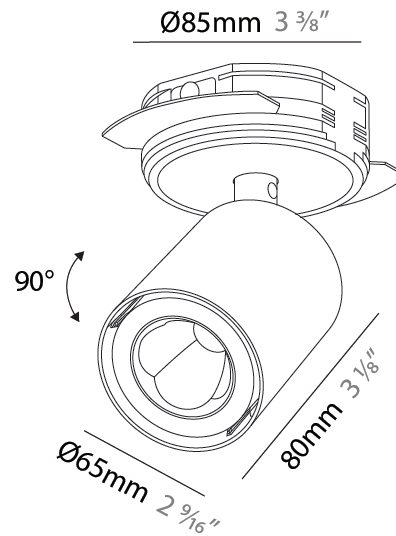

GENERAL

Series: Oiko Pro In
Brand: Prolicht
Division: Architectural
Mounting Type: Trimless
Mounting Location: Ceiling
Subcategory: Spots

PHYSICAL

Shape: Cylinder
Diameter (mm): 65
Diameter (in): 2 9/16
Height (mm): 120
Depth (mm): 50
Height (in): 4 3/4
Depth (in): 1 15/16
Light Distribution: Adjustable / Direct
Fixture Finish: SSR / BKV / CWI / CRY / HAB / UFT / ITA / RUA / FTG / MYG / LOD / PUS / FRO / FUP / KIA / POP / BLS / SPG / MEY / GOH / GUM / CHC / COM / ABZ / JAG / OBR / MOS / ROR
Fixture Material: Aluminum
Cut-out Measurements: 86mm / 3 3/8"

OPTICAL

Beam Angle: 62
Adjustability: Rotational 350°; Tilt 90°

RATINGS AND CERTIFICATIONS

Certified By: CSA Certified to UL and CSA Standards
IP rating: IP20

A3D356-

PROJECT

TYPE

SPECIFIER

GENERAL

Series: Oiko Pro In
Brand: Prolicht
Division: Architectural
Mounting Type: Surface
Mounting Location: Ceiling
Subcategory: Spots

PHYSICAL

Shape: Cylinder
Diameter (mm): 65
Diameter (in): 2 ⁹ / ₁₆
Height (mm): 120
Depth (mm): 50
Height (in): 4 ³ / ₄
Depth (in): 1 ¹⁵ / ₁₆
Light Distribution: Adjustable / Direct
Fixture Finish: SSR / BKV / CWI / CRY / HAB / UFT / ITA / RUA / FTG / MYG / LOD / PUS / FRO / FUP / KIA / POP / BLS / SPG / MEY / GOH / GUM / CHC / COM / ABZ / JAG / OBR / MOS / ROR
Fixture Material: Aluminum
Cut-out Measurements: 68mm / 2 11/16"